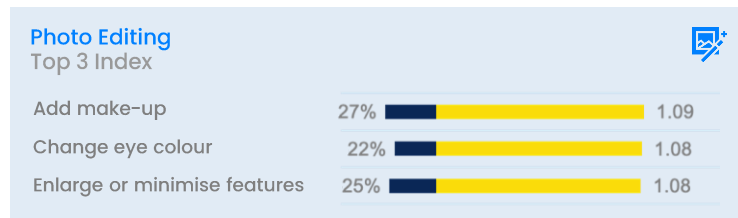

Pen Portrait

Socially Aware Butterfly

Source: LIVE Panel Teenager Study 2020