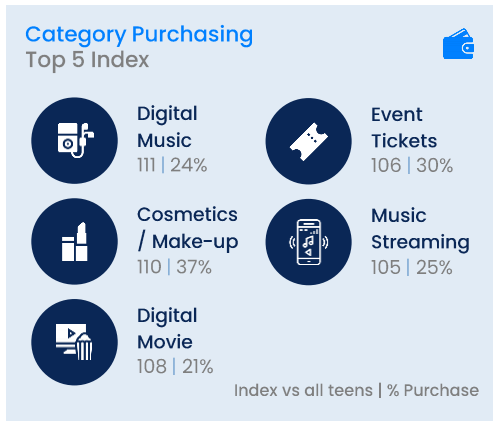

Pen Portrait

Socially Aware Butterfly

Source: LIVE Panel Teenager Study 2020