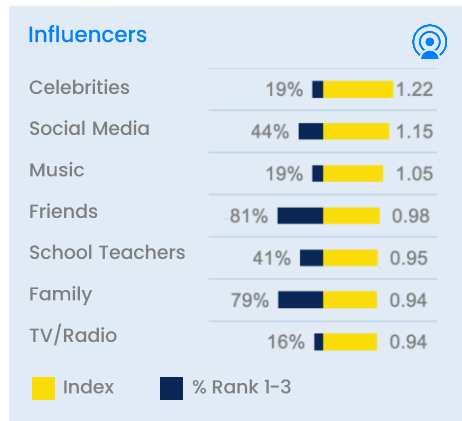

Pen Portrait

Socially Aware Butterfly

Source: LIVE Panel Teenager Study 2020